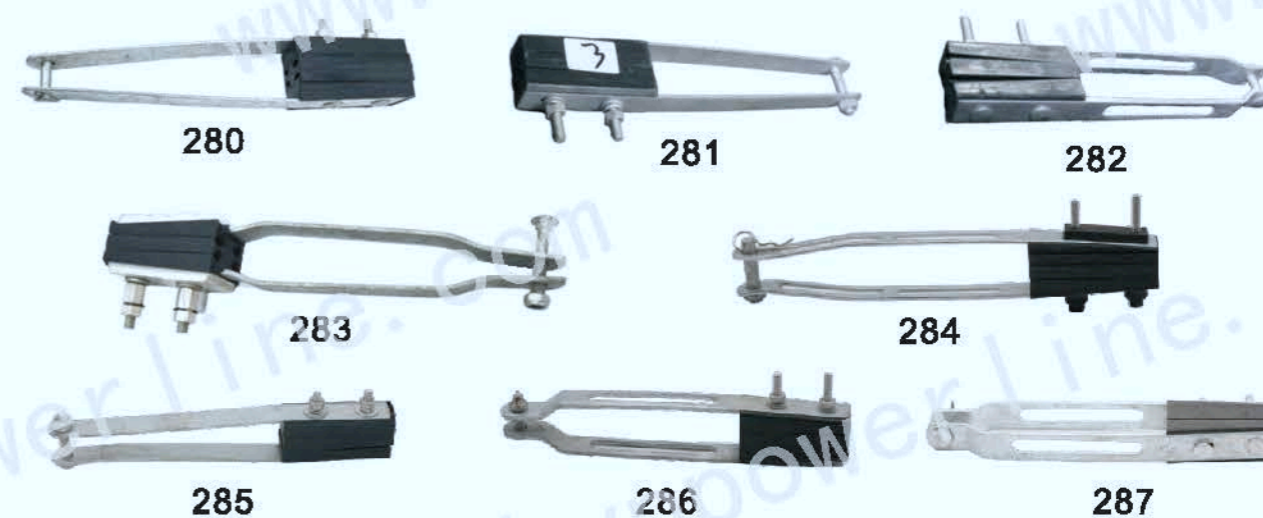

248

249

250

251

252

253

254

Power Line Hardware
电力金具

Cable Fittings

Piercing Connector
穿孔线夹

Preformed Line
预绞线

Power Line Hardware
电力金具

Cable Fittings

Straight Clamp
直线夹

Thimble Guy
鸡心环

Tension Dead End Anchor Clamp
接地线夹