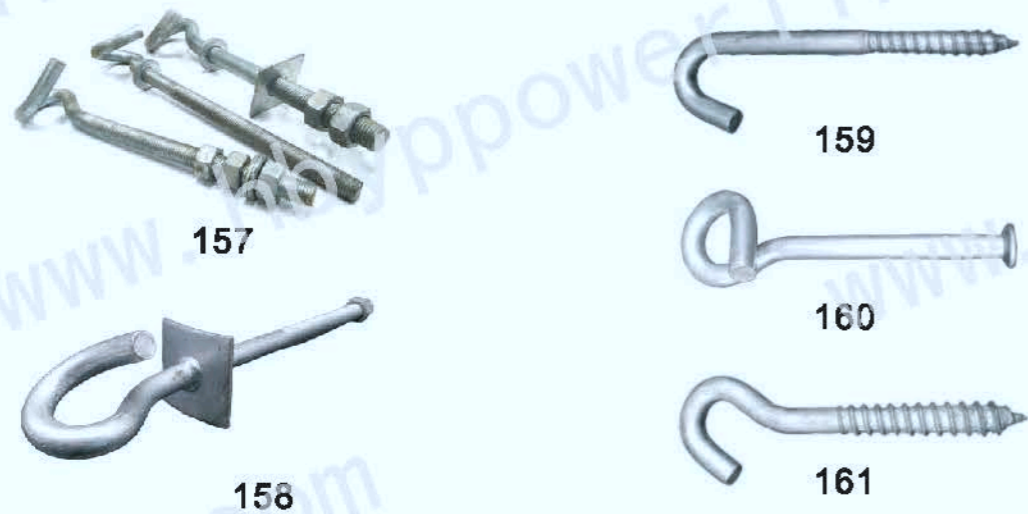

Insulator Pin
钢脚

Power Line Hardware
电力金具

Overhead Line Fittings

Other Fittings
其它

Power Line Hardware
电力金具

Overhead Line Fittings

Other Fittings
其它

Power Line Hardware
电力金具

Overhead Line Fittings

Other Fittings
其它

Overhead Line Fittings

Power Line Hardware
电力金具

Other Fittings
其它

Power Line Hardware
电力金具

Overhead Line Fittings

PigTail Bolt
猪尾栓

Socket Clevis
双联碗头挂板

Overhead Line Fittings

Power Line Hardware
电力金具

Shackle
卸扣

Socket Thimble
碗头挂环

Power Line Hardware
电力金具

Overhead Line Fittings

Socket Tongue
碗头挂板

Stay Rod
拉杆

Overhead Line Fittings

Power Line Hardware
电力金具

Strap
铁条

Thimble Anchor Rod
虎头拉杆

Thimble Nut
虎头螺母

U bolt
U型栓

Power Line Hardware
电力金具