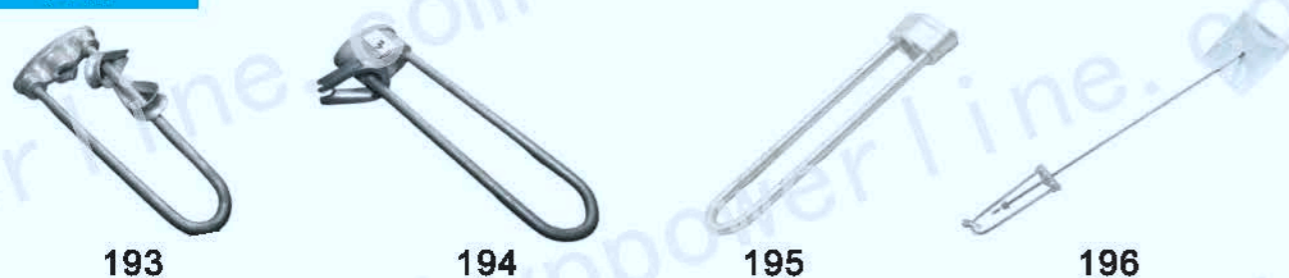

Socket Clevis
双联碗头挂板

Overhead Line Fittings

Power Line Hardware
电力金具

Shackle
卸扣

Socket Thimble
碗头挂环

Power Line Hardware
电力金具

Overhead Line Fittings

Socket Tongue
碗头挂板

Stay Rod
拉杆

Overhead Line Fittings

Power Line Hardware
电力金具

Strap
铁条

Thimble Anchor Rod
虎头拉杆

Thimble Nut
虎头螺母

U bolt
U型栓

Power Line Hardware
电力金具